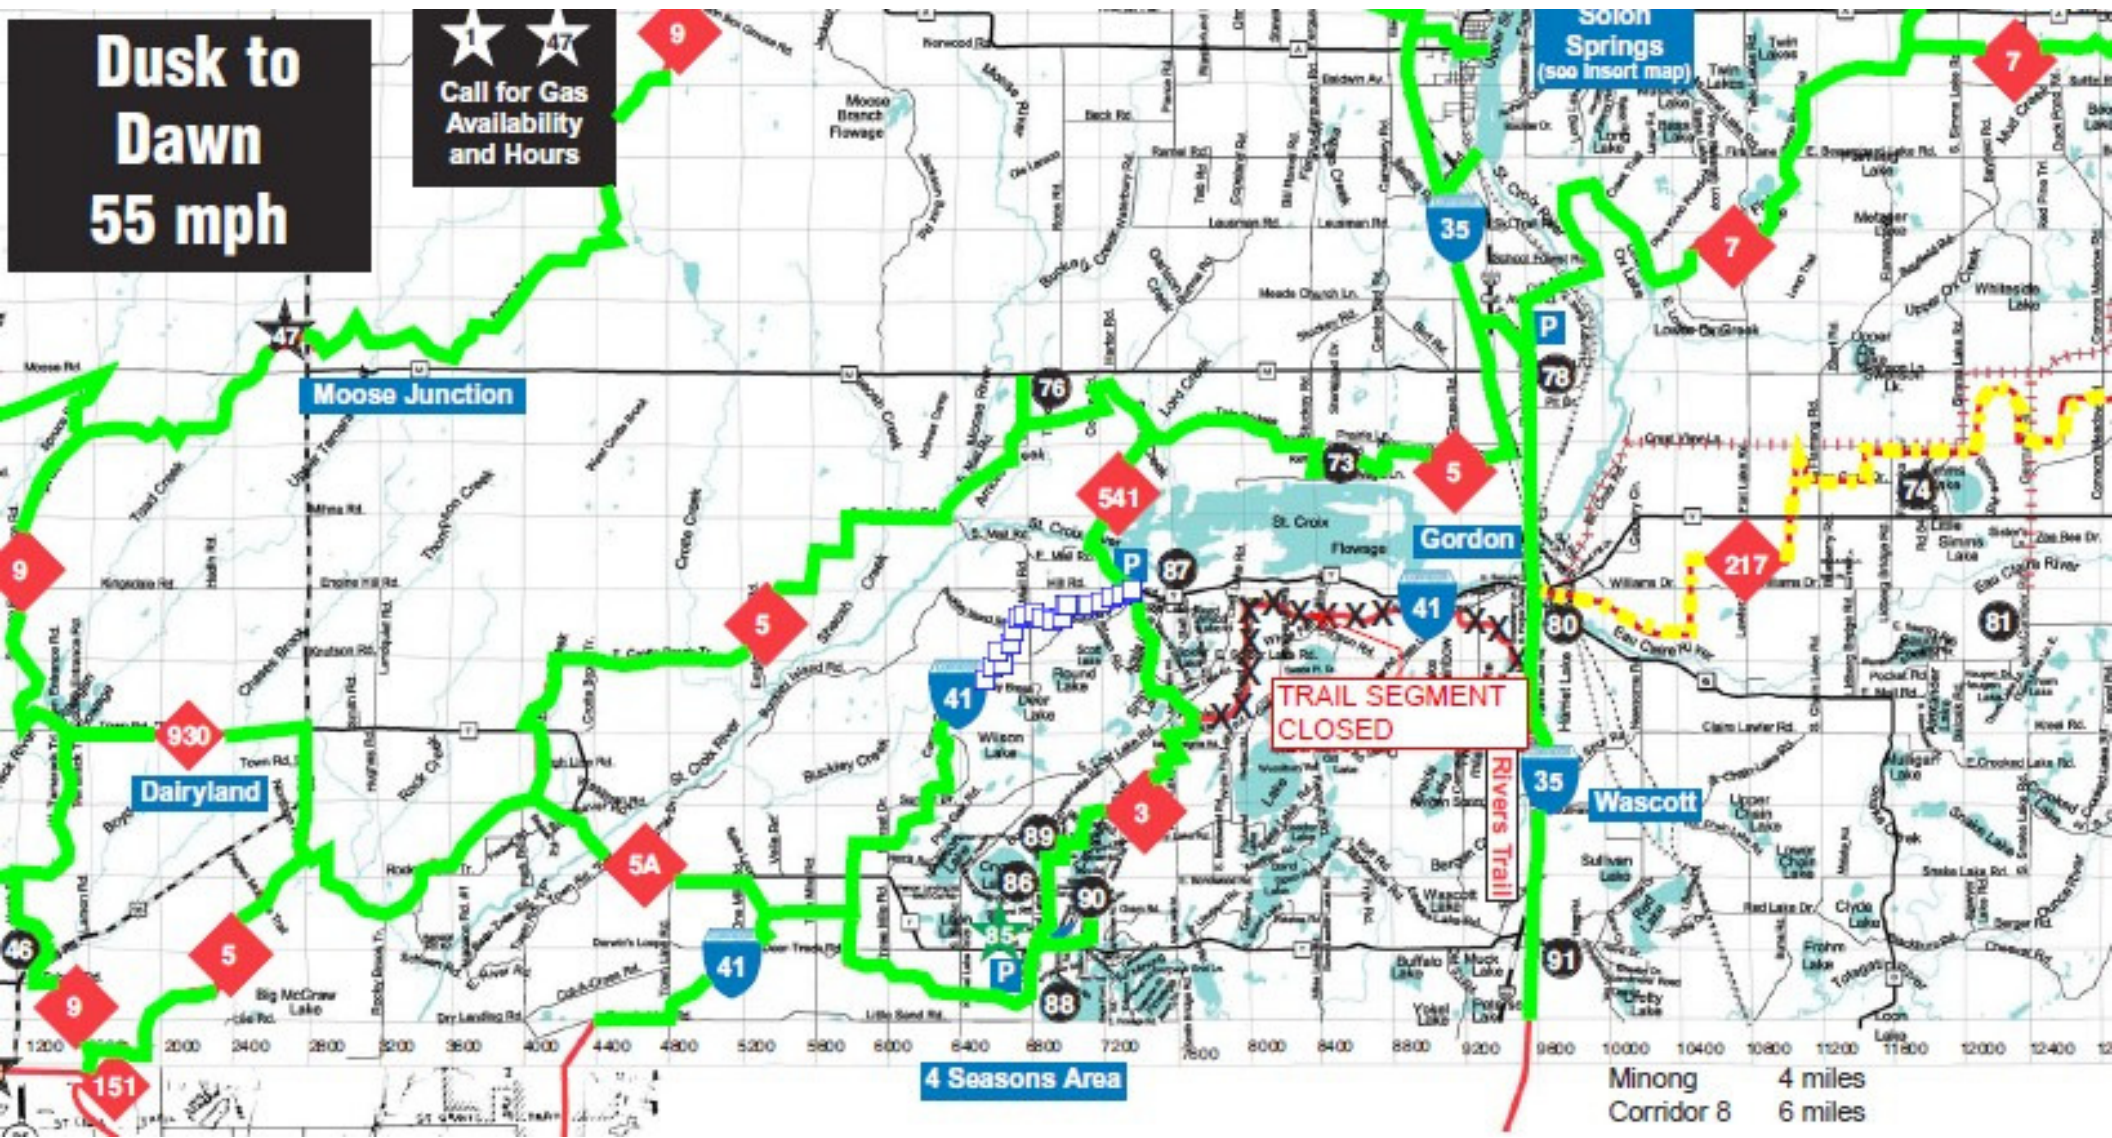

**Dusk to Dawn
55 mph**

★ ★ 47
**Call for Gas
Availability
and Hours**

Minong 4 miles
Corridor 8 6 miles