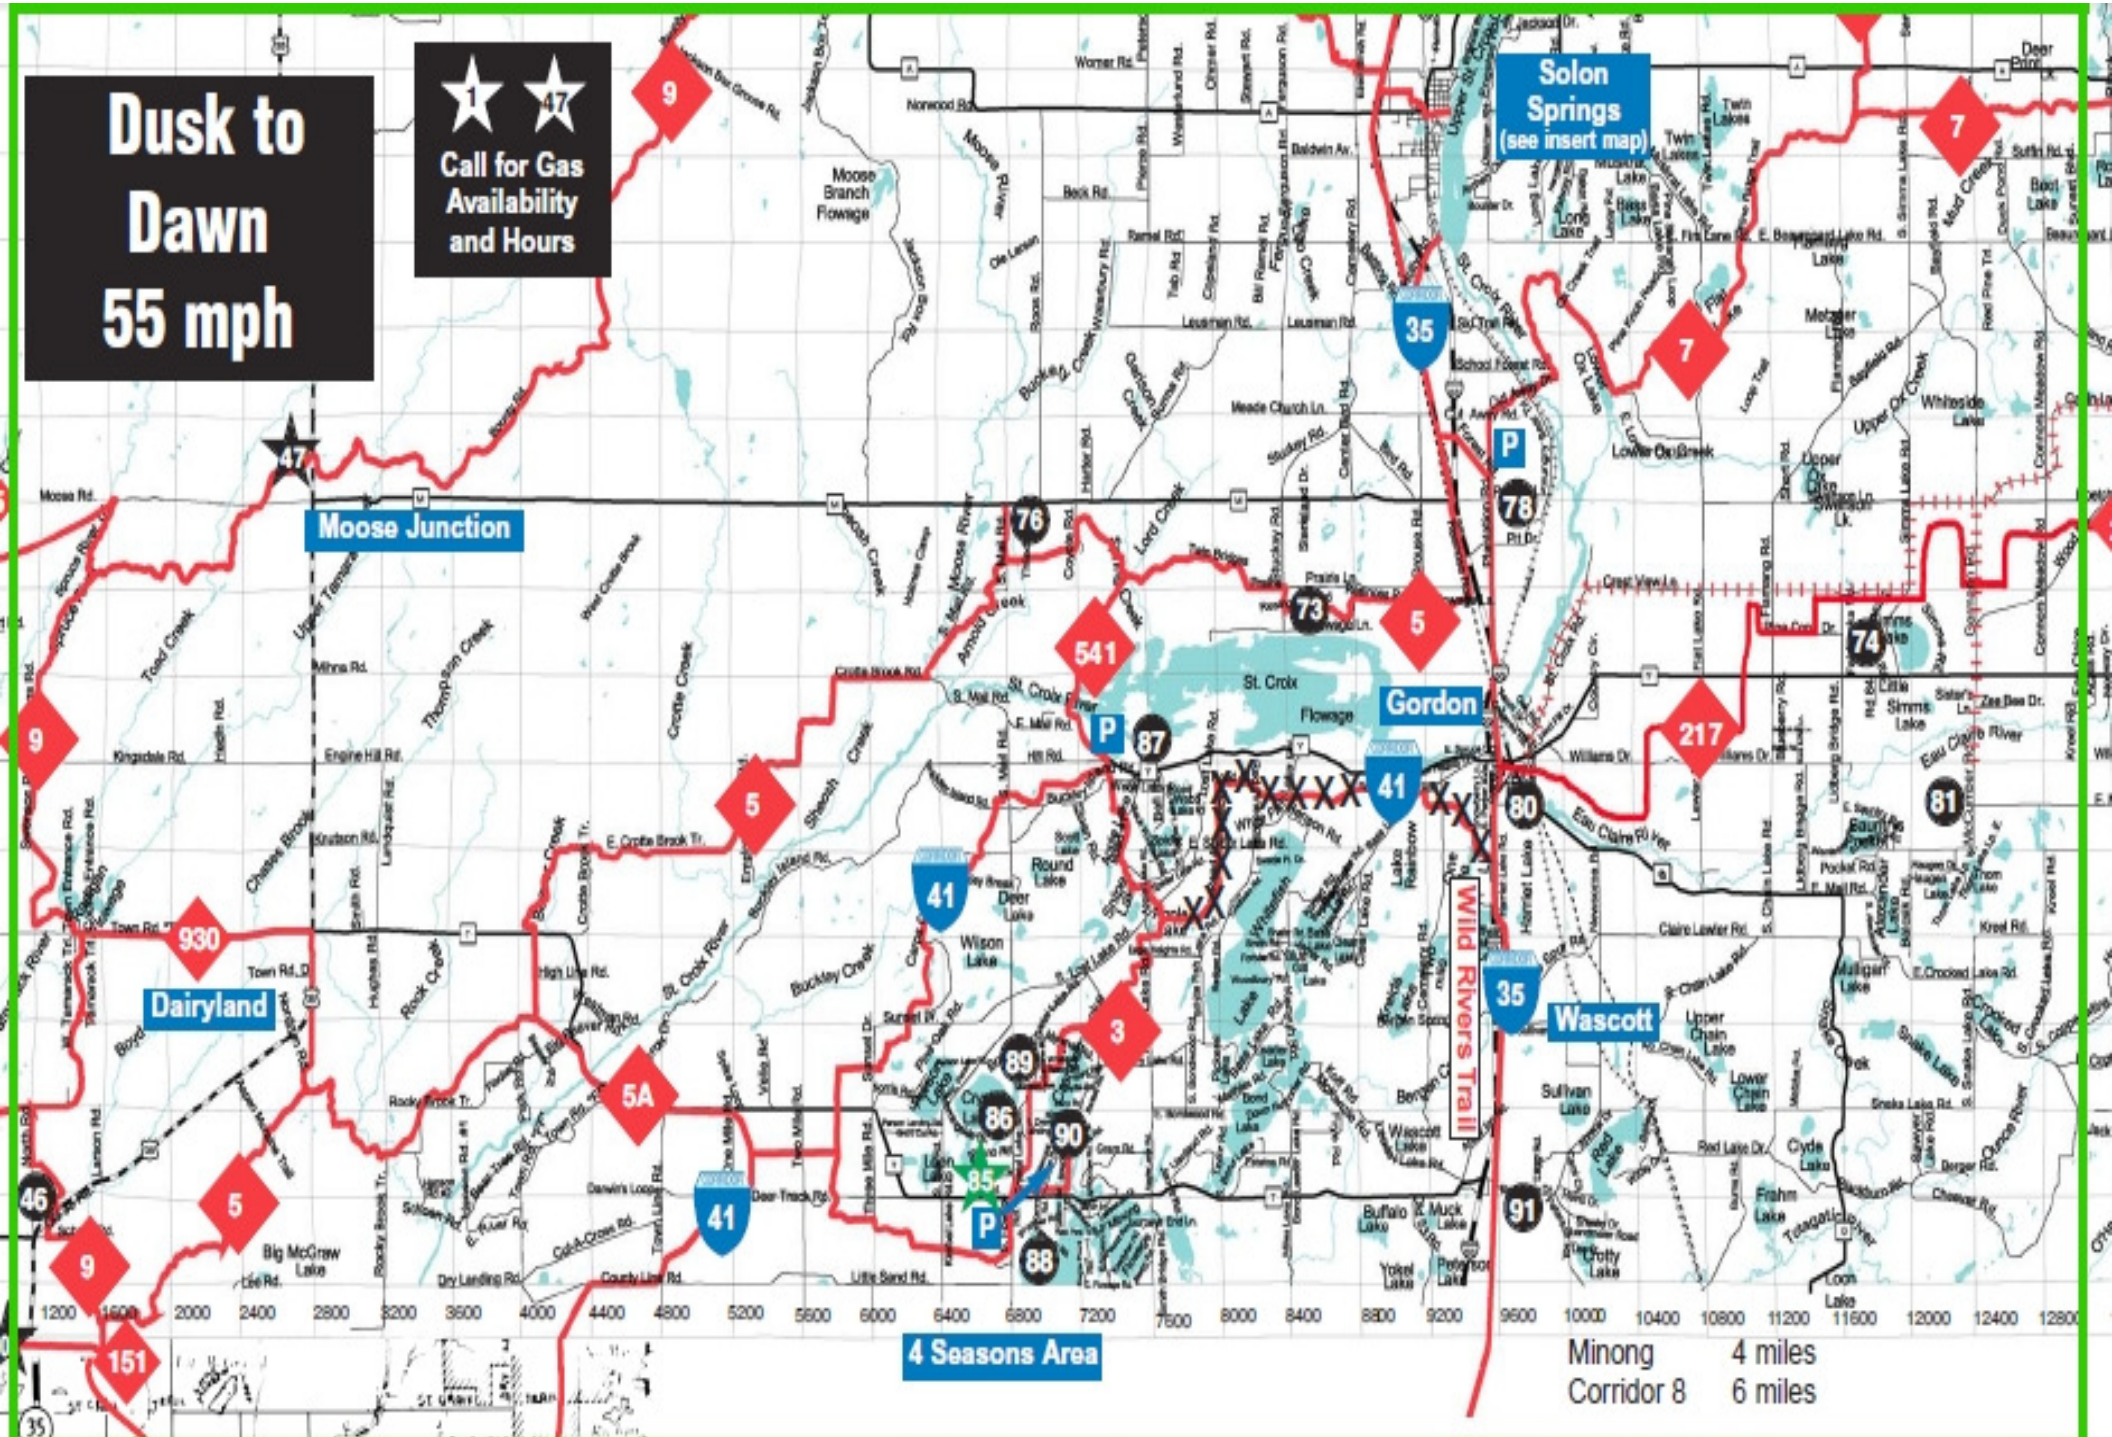

Dusk to Dawn  
55 mph

Call for Gas Availability and Hours

4 Seasons Area

Minong 4 miles  
Corridor 8 6 miles

Brule River Area

Solon Springs

Lake N

1 Highline Rd | Carlson Rd